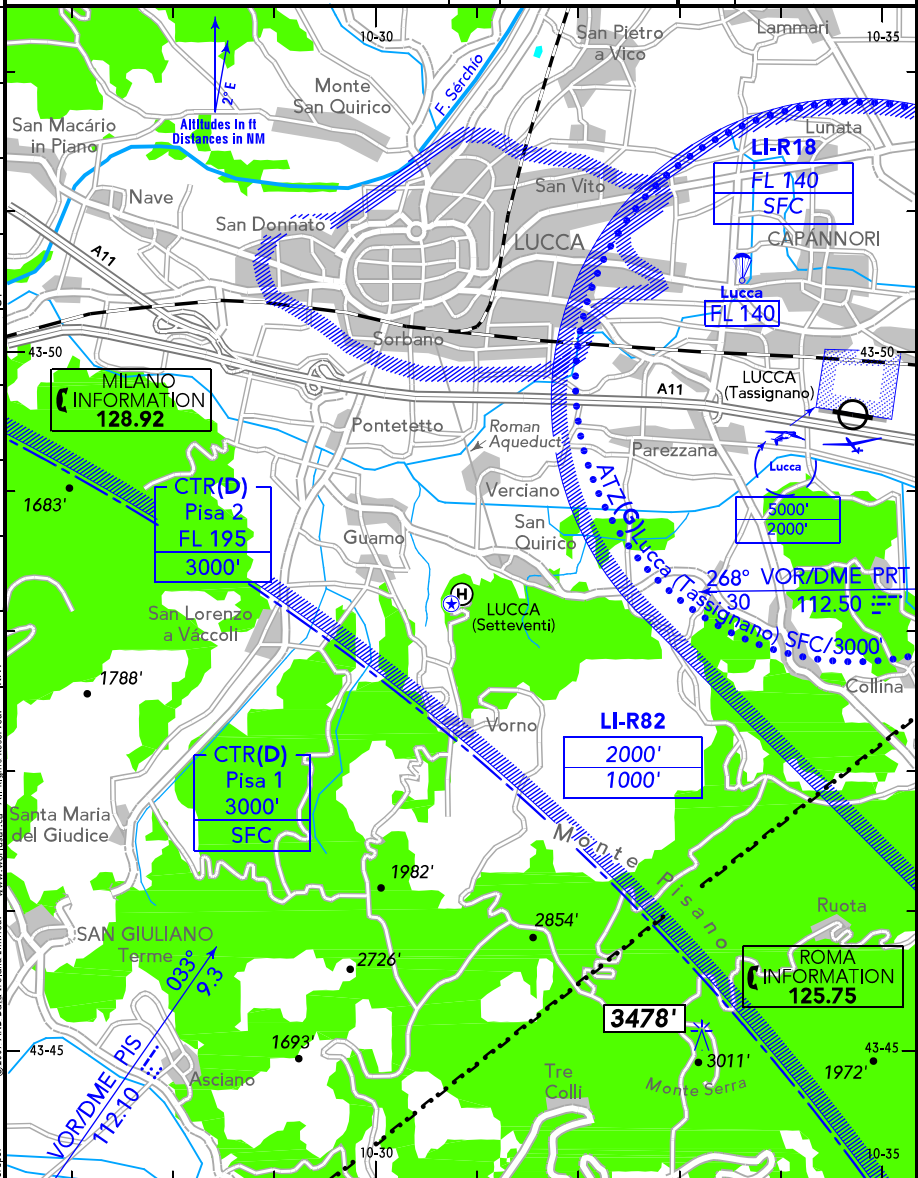

CTR (D) Pisa:

PISA APPROACH (R) 124.27 126.07

LIQE

Elev 328' / 100 m

N43 48.3

E010 30.9

3 NM S Lucca

(Radio)

SETTEVENTI 130.00 (it, en)

RWY	ILS	RWY	ILS

SCALE 1:100 000